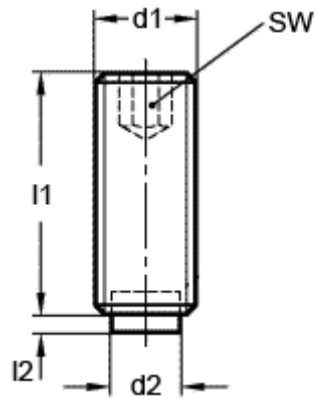

Data Sheet

Article number: 20930694

Description: E+G Grub screw
GN 913.3-M12-80-MS

Measures

$d1 = M12$
 $d2 = 10.0$
 $l1 = 80$
 $l2 = 2.0$
 $SW = 6.0$